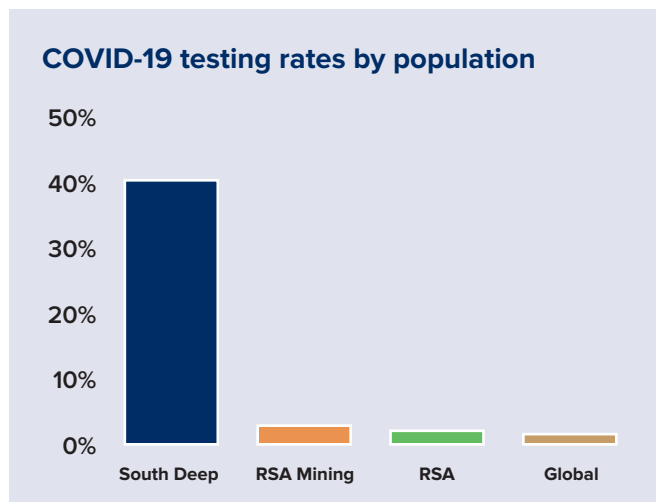

At risk		Returning to work		Risk-based sampling		Persons under investigation	
	This week	Total	This week	Total	This week	Total	This week	Total
Tested	1	122	0	1,182	109	250	0	31
Positive	0	0	0	1	0	0	0	2
Negative	0	121	0	1,181	0	141	0	29
Awaiting results	1	1	0	0	109	109	0	0

The comparisons below show our testing activity is significantly better than that taking place globally, locally and in the mining sector.

	Tested	Positive Cases	Recovered	Deaths
Global	105,673,112	8,408,883	4,418,788	451,472
RSA	998,400	80,412	44,331	1,674
RSA Mining	12,853	1,229	458	3
South Deep	1,585	3	0	0

Let's keep up our good behaviours and habits and continue to look after one another. Remember that any one of us can be affected so let us be supportive and considerate should someone we know test positive.

BENFORD

Benford Mokoatle
VP: South Deep